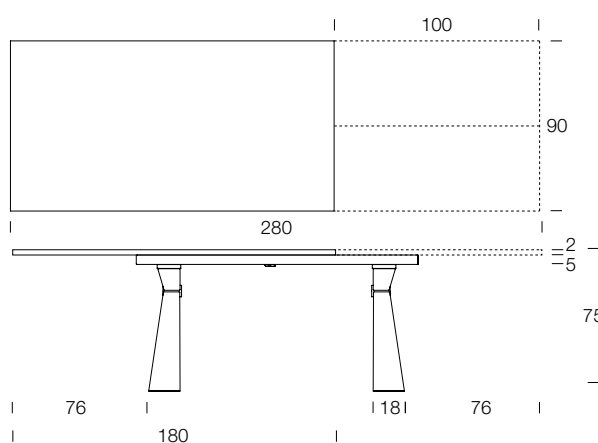

DELTA

design Riccardo Buscato

Misure (cm)

ALTACOM

FINITURE PIANO
FINITIONS PLATEAU
TOP FINISHES

ALLUNGABILE
EXTENSIBLE / EXTENDABLE

LEGNO MASSICCIO
/ **BOIS MASSIF**
/ **SOLID WOOD**

Rovere vecchio W51
massiccio miele