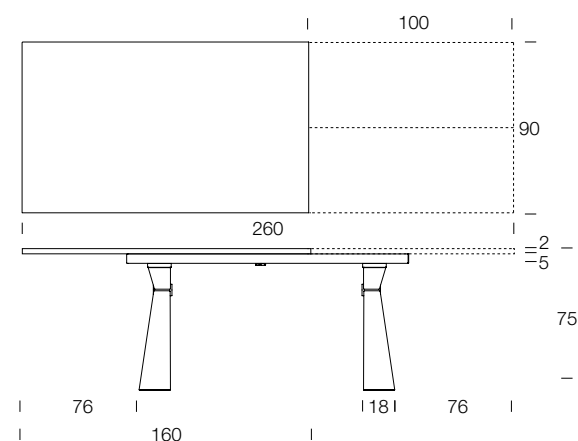

DELTA

design Riccardo Buscato

Misure (cm)

ALTACOM

FINITURE PIANO
FINITIONS PLATEAU
TOP FINISHES

ALLUNGABILE
EXTENSIBLE / EXTENDABLE

LEGNO MASSICCIO
/ **BOIS MASSIF**
/ **SOLID WOOD**

Rovere vecchio W51
massiccio miele