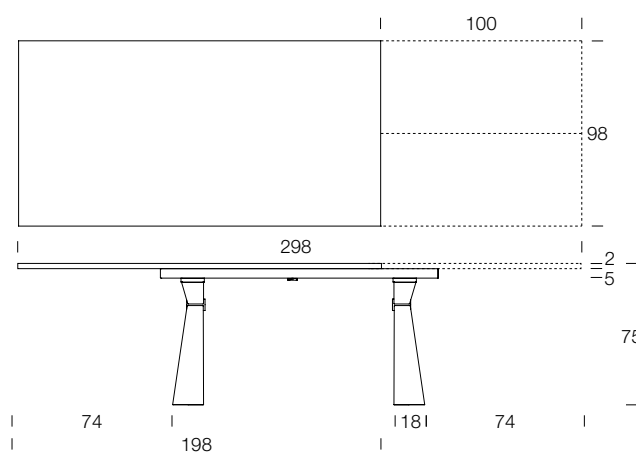

DELTA

design Riccardo Buscato

Misure (cm)

ALTACOM

FINITURE PIANO
FINITIONS PLATEAU
TOP FINISHES

ALLUNGABILE
EXTENSIBLE / EXTENDABLE

LEGNO MASSICCIO
/ **BOIS MASSIF**
/ **SOLID WOOD**

Rovere vecchio W51
massiccio miele