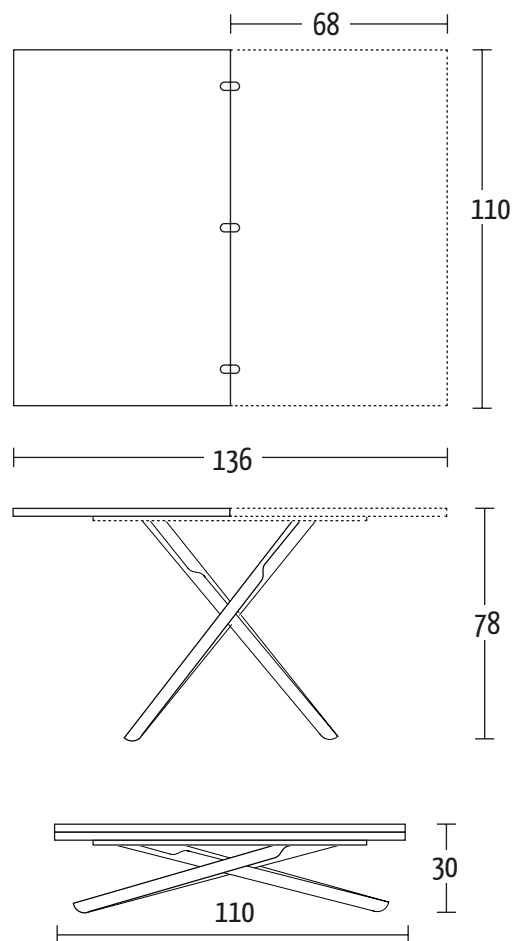

Misure (cm)

**Finiture | Finitions | Finishes**

Ceramica | Céramique | Ceramic

  
SUPERIOR NATURAL SURFACES

K01 Fokos sale  
K02 Fokos terra  
K03 Fokos piombo  
K09 Oxide Nero  
K10 Oxide Bianco

K11 Pietra Savoia antracite  
K12 Pietra di Savoia Perla  
K15 Noir Desir Opaco  
K16 Pietra Grey Opaco  
K17 Calacatta Gold Opaco