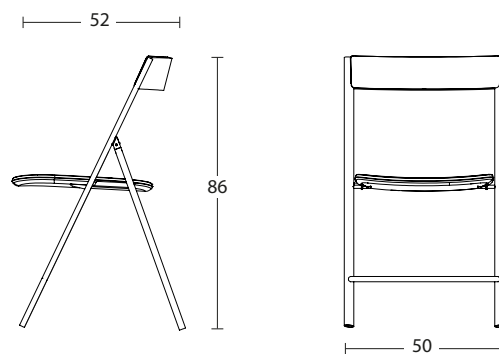

JOLIE - JOLIE WOOD

Design Toshiyuki Yoshino

JOLIE

JOLIE - WOOD

Misure (cm)

Finiture | Finitions | Finishes

Legno impiallacciato | Placage bois | Veneer wood

W02 Rovere grigio
W03 Rovere tabacco
W04 Rovere nodato