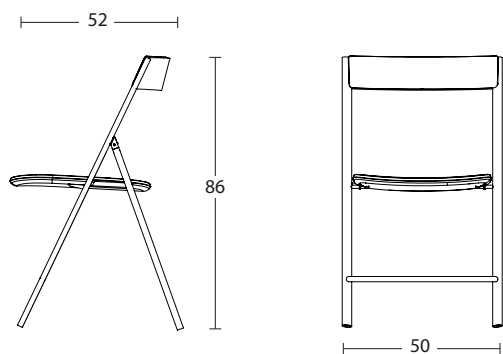

JOLIE - JOLIE WOOD

Design Toshiyuki Yoshino

JOLIE

JOLIE - WOOD

Misure (cm)

Finiture | Finitions | Finishes

Legno impiallacciato | Placage bois | Veneer wood

W02 Rovere grigio
W03 Rovere tabacco
W04 Rovere nodato