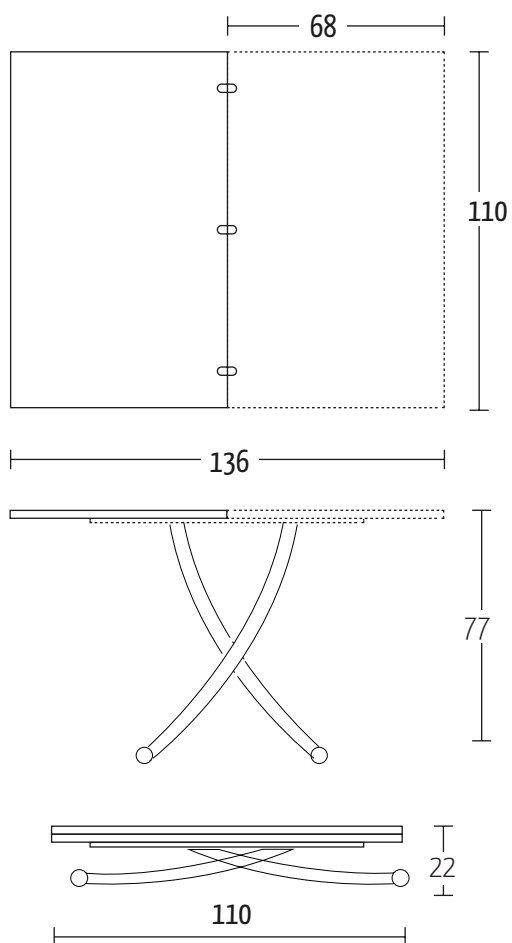

Misure (cm)

**Finiture | Finitions | Finishes**

Ceramica | Céramique | Ceramic

  
SUPERIOR NATURAL SURFACES

K01 Fokos sale  
K02 Fokos terra  
K03 Fokos piombo  
K09 Oxide Nero  
K10 Oxide Bianco

K11 Pietra Savoia antracite  
K12 Pietra di Savoia Perla  
K15 Noir Desir Opaco  
K16 Pietra Grey Opaco  
K17 Calacatta Gold Opaco