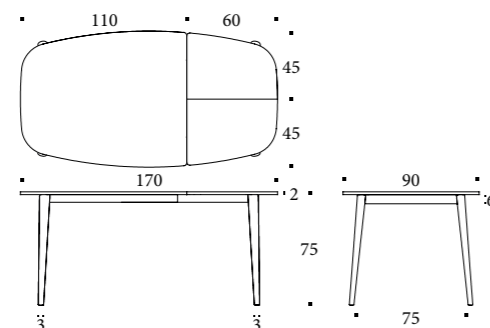

# RIBOT WOOD

design Toshiyuki Yoshino

Misure (cm)