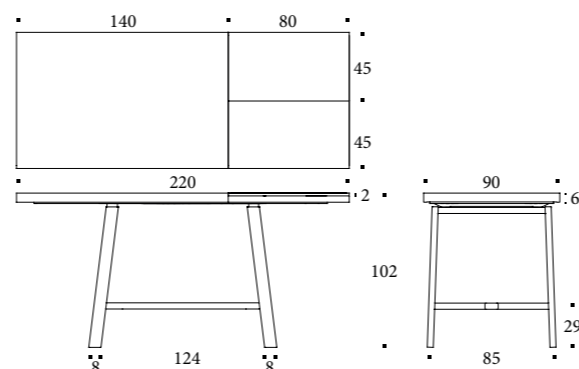

PICK-UP

design Altacom

FINITURE PIANO FINITIONS PLATEAU TOP FINISHES

Misure (cm)

ALLUNGABILE
EXTENSIBLE / EXTENDABLE

NOBILITATO / MÉLAMINE / MELAMINE

Natural halifax oak	N20
Ardesia	N24
Vintage chiaro	N25
Morera	N30
Rovere nodato caramel	N35
Noce Canaletto	N40
Rovere nero	N42
Bianco spatolato	N43
Bianco statuario venato	N44
Diamond cream	N45
Pietra grey	N46
Granito	N47
Chromix chiaro	N51
Stone Sahara	N54
Sand Sahara	N55
Rovere Hunton	N56