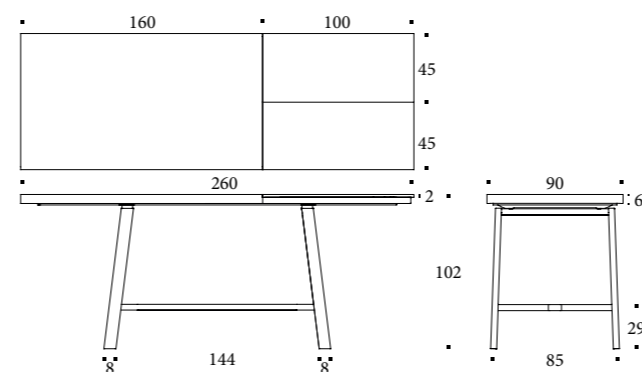

PICK-UP

design Altacom

FINITURE PIANO FINITIONS PLATEAU TOP FINISHES

Misure (cm)

ALLUNGABILE
EXTENSIBLE / EXTENDABLE

NOBILITATO / MÉLAMINE / MELAMINE

Natural halifax oak	N20
Ardesia	N24
Vintage chiaro	N25
Morera	N30
Rovere nodato caramel	N35
Noce Canaletto	N40
Rovere nero	N42
Bianco spatolato	N43
Bianco statuario venato	N44
Diamond cream	N45
Pietra grey	N46
Granito	N47
Chromix chiaro	N51
Stone Sahara	N54
Sand Sahara	N55
Rovere Hunton	N56