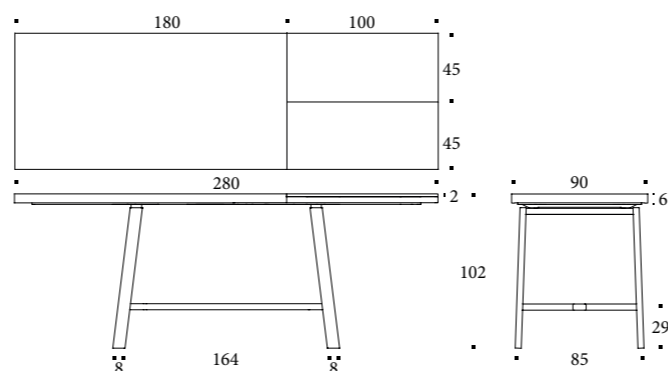

PICK-UP

design Altacom

FINITURE PIANO FINITIONS PLATEAU TOP FINISHES

Misure (cm)

ALLUNGABILE
EXTENSIBLE / EXTENDABLE

NOBILITATO / MÉLAMINE / MELAMINE

Natural halifax oak	N20
Ardesia	N24
Vintage chiaro	N25
Morera	N30
Rovere nodato caramel	N35
Noce Canaletto	N40
Rovere nero	N42
Bianco spatolato	N43
Bianco statuario venato	N44
Diamond cream	N45
Pietra grey	N46
Granito	N47
Chromix chiaro	N51
Stone Sahara	N54
Sand Sahara	N55
Rovere Hunton	N56