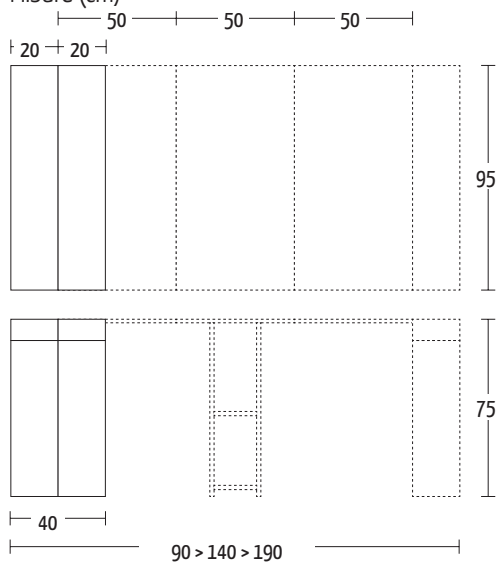

SQUARE

Design Altacom

ALTACOM

Misure (cm)

Finiture | Finitions | Finishes

Nobilitato | Mélamine | Melamine

N05 Bianco matrix

N20 Natural halifax oak