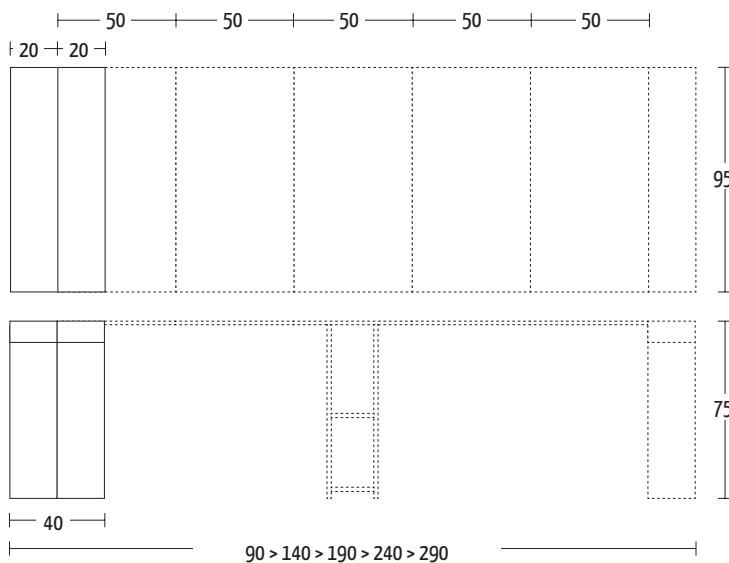

SQUARE

Design Altacom

ALTACOM

Misure (cm)

Finiture | Finitions | Finishes

Nobilitato | Mélamine | Melamine

N05 Bianco matrix

N20 Natural halifax oak