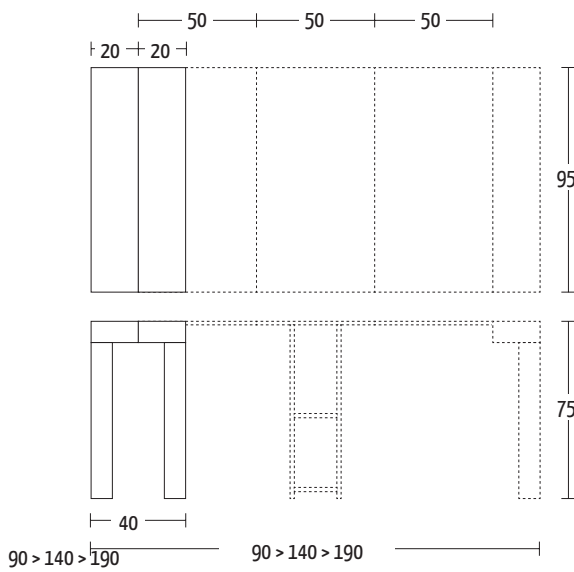

COMBI

Design Altacom

ALTACOM

Misure (cm)

Optional Estenso

Finiture | Finitions | Finishes

Nobilitato | Mélamine | Melamine

N05 Bianco matrix