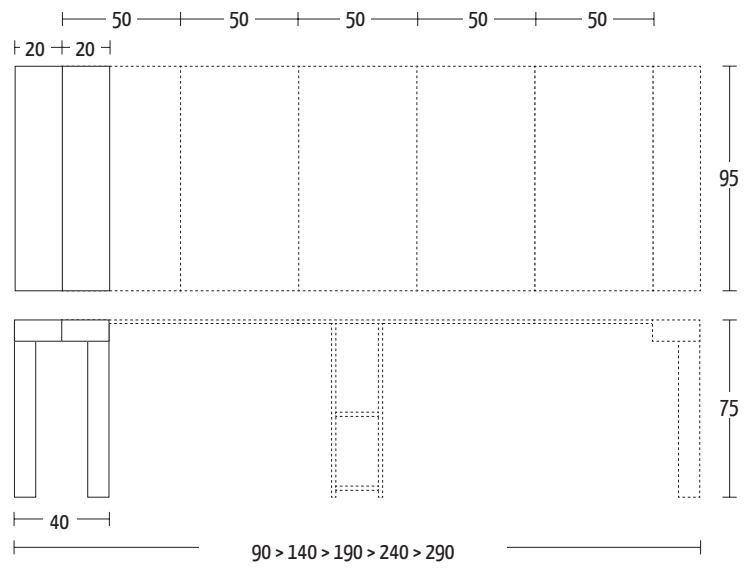

COMBI

Design Altacom

ALTACOM

Misure (cm)

Optional Estenso

Finiture | Finitions | Finishes

Nobilitato | Mélamine | Melamine

N05 Bianco matrix